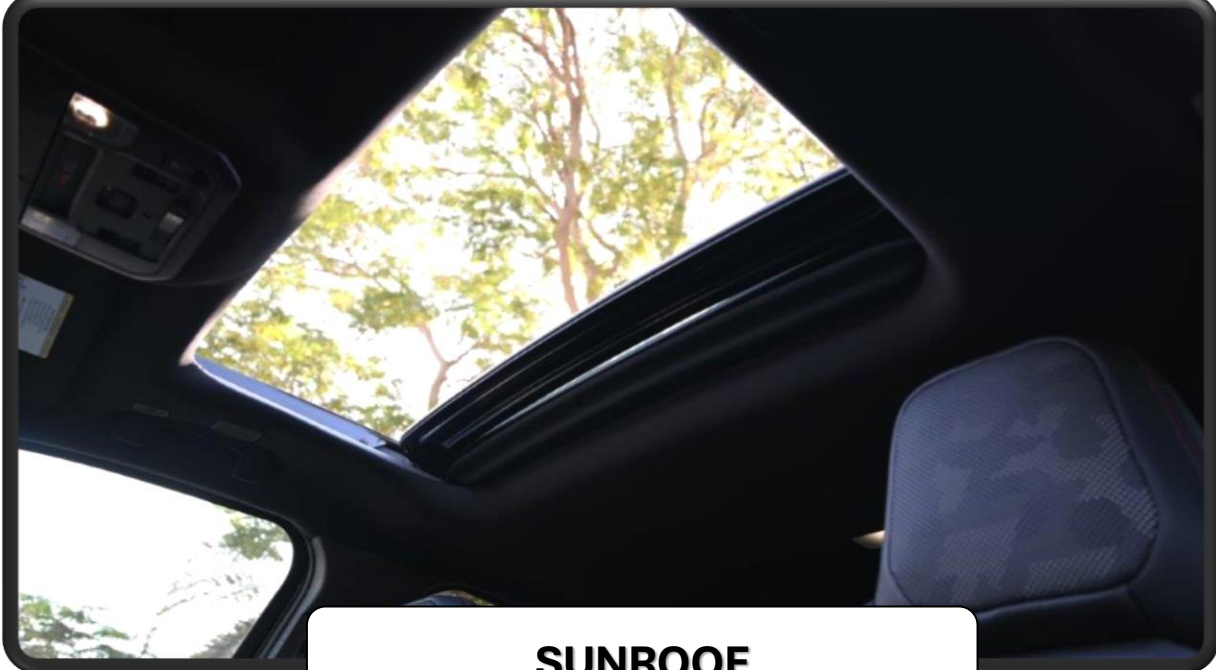

# 2024 TOYOTA TACOMA DOUBLE CAB TRD PRO I-FORCE MAX HYBRID 2.4L TURBO 4WD AT

**HIGH MOUNT  
STOP LAMP**

**POWER TAIL GATE  
& BUMP SWITCH**

The image shows the front interior of a car. The driver's side is on the left, featuring a steering wheel, a dashboard with a central display, and a gear shift. The passenger side is on the right, showing a leather seat with red stitching. The car's interior is dark-colored. Through the windshield, a desert landscape with mountains is visible under a blue sky with light clouds. Three white text boxes with black borders are overlaid on the image, highlighting features: 'HEATED SEATS' near the top right, 'LEATHER SEATS' in the center, and 'POWER ADJUSTABLE SEATS WITH LUMBAR SUPPORT' near the bottom center. A logo for 'SAHARA MOTORS' is in the bottom right corner.

**4- SPOKE LEATHER AND  
WOOD STEERING WHEEL**

**TILT TELESCOPIC POWER STEERING**

**SUNROOF**

**360 DEGREE CAMERA**

**8 SPEED AUTOMATIC TRANSMISSION**

The image shows the interior of a vehicle, viewed from the driver's side with the door open. The seats are upholstered in dark grey leather with red stitching. The dashboard and center console are also visible, featuring a large infotainment screen and various controls. The view through the windshield shows a desert landscape with mountains in the distance under a blue sky with light clouds. A white text box with a black border is overlaid on the center of the image, and another similar box is positioned lower down. The car's door is open on the left side, showing the interior door panel and a silver handle.